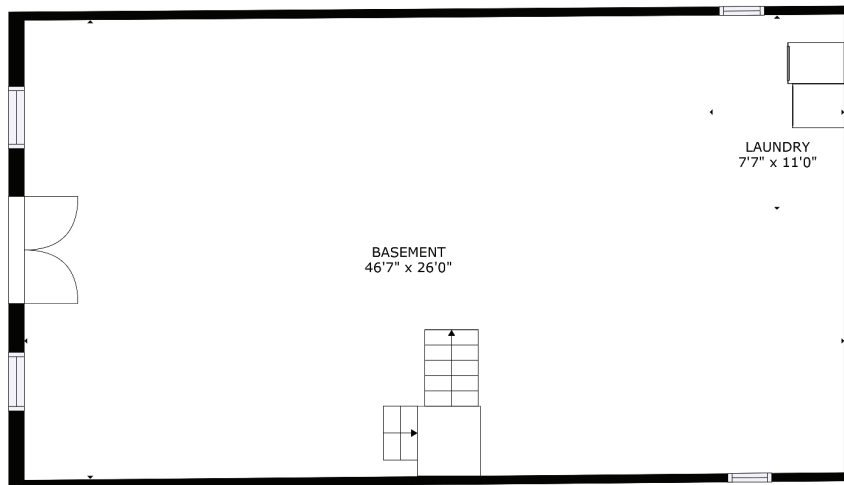

1414 FLEMING ROAD, DELHI

BUILT 2013 BR 3+ BA 3 SQ FT 1860+ LOT SZ 81.21 ac

GROSS INTERNAL AREA
FLOOR 1: 1213 sq. ft, FLOOR 2: 1257 sq. ft
FLOOR 3: 603 sq. ft, EXCLUDED AREAS:
REDUCED HEADROOM BELOW 1.5M: 38 sq. ft
TOTAL: 3073 sq. ft
SIZES AND DIMENSIONS ARE APPROXIMATE, ACTUAL MAY VARY.