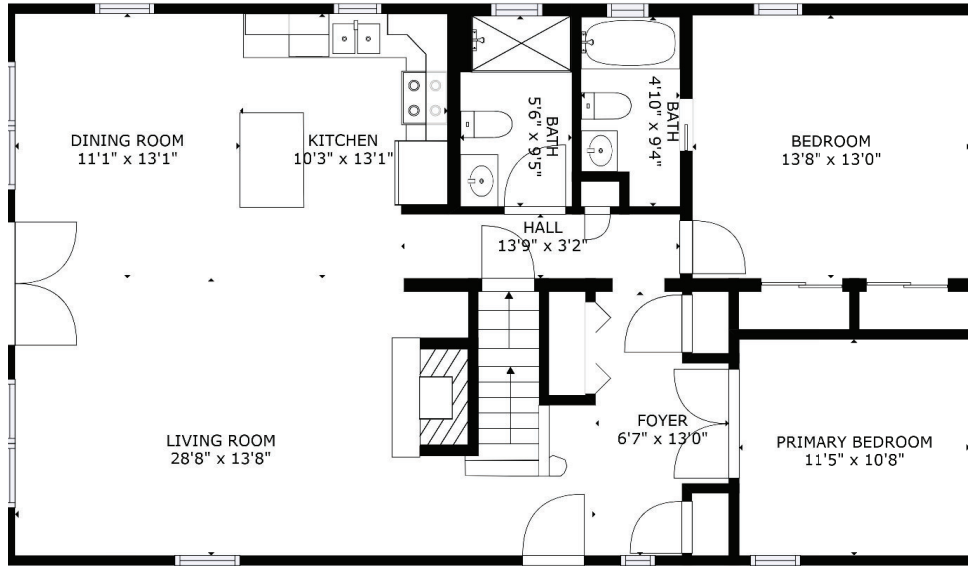

1414 FLEMING ROAD, DELHI

BUILT 2013 BR 3+ BA 3 SQ FT 1860+ LOT SZ 81.21 ac

GROSS INTERNAL AREA
FLOOR 1: 1213 sq. ft, FLOOR 2: 1257 sq. ft
FLOOR 3: 603 sq. ft, EXCLUDED AREAS:
REDUCED HEADROOM BELOW 1.5M: 38 sq. ft
TOTAL: 3073 sq. ft
SIZES AND DIMENSIONS ARE APPROXIMATE, ACTUAL MAY VARY.