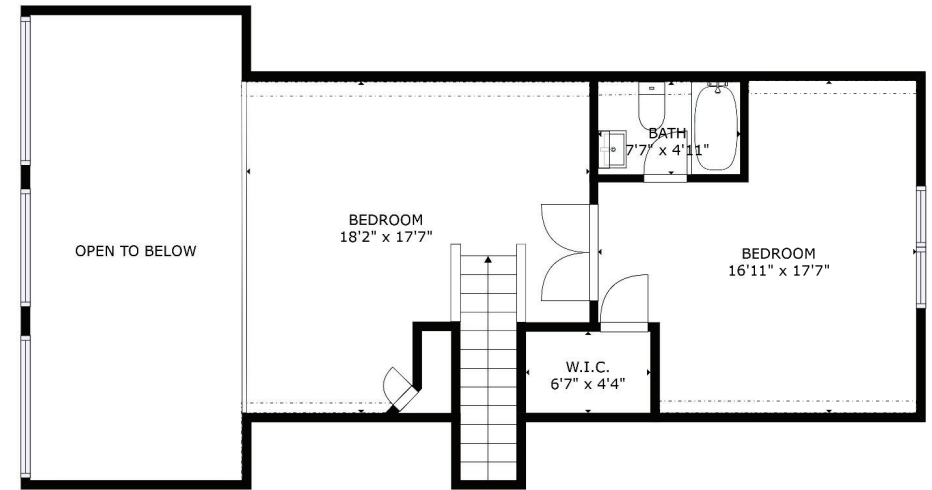

1414 FLEMING ROAD, DELHI

BUILT 2013 BR 3+ BA 3 SQ FT 1860+ LOT SZ 81.21 ac

GROSS INTERNAL AREA
FLOOR 1: 1213 sq. ft, FLOOR 2: 1257 sq. ft
FLOOR 3: 603 sq. ft, EXCLUDED AREAS:
REDUCED HEADROOM BELOW 1.5M: 38 sq. ft
TOTAL: 3073 sq. ft
SIZES AND DIMENSIONS ARE APPROXIMATE, ACTUAL MAY VARY.